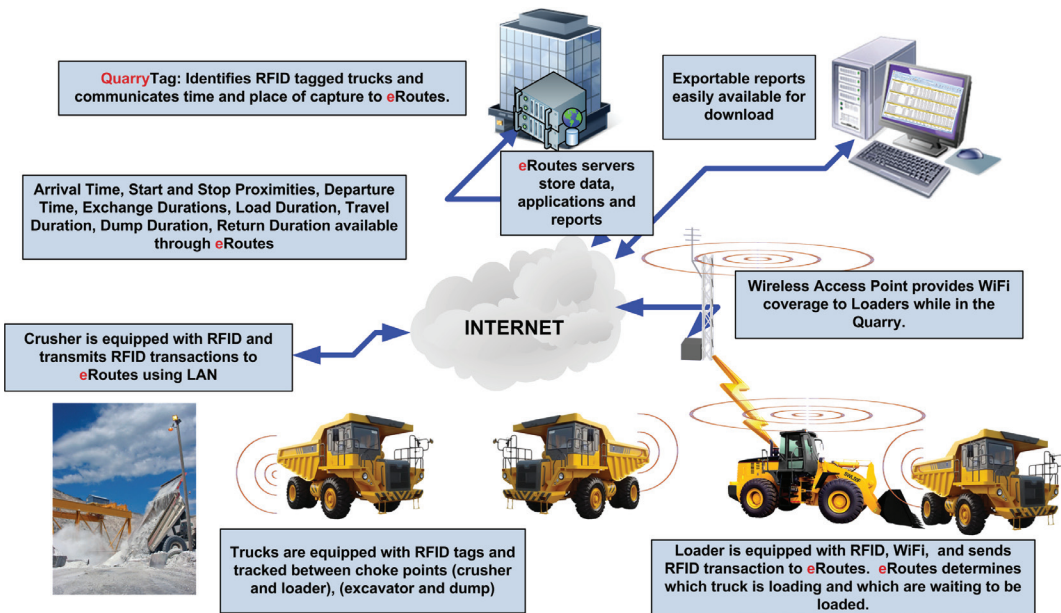

MINDS AT WORK FOR THE ROADS OF THE WORLD

RELIABILITY • SERVICE • INNOVATION

QuarryTag™ RFID

INFORMATION TECHNOLOGY

What is QuarryTag?

QuarryTag

- is a visibility tool for Quarry and Surface Mines
- is a wireless tracking solution delivered over a web based platform
- allows you to monitor and track the performance of truck movements
- tracks the cycle time of trucks using event driven RFID transactions

Where traditional satellite based technologies don't perform, RFID enabled vehicle tracking of truck movement is a solution to accurately track cycle times and monitor productivity. As a robust, industrial solution, QuarryTag is designed to operate in harsh conditions and with the added benefit of no costly data airtime fees.

The eRoutes™ QuarryTag system tracks trucks at Quarries and Surface Mines between choke points using inexpensive RFID tags and WiFi technology.

This system succeeds where GPS solutions just don't work!

Quarry Tag

Logged in as: Root.Demo/demo | Your timezone: UTC-8 | Connection to server OK! | Logout

Cycles | Cycle Summary | Checkpoint Events | Trackable Events | Device Status

Domain: Root.Demo | Summarize by period: Day | Start Date: Nov 15, 2010 | End Date: Nov 19, 2010 | Refresh | Export To CSV